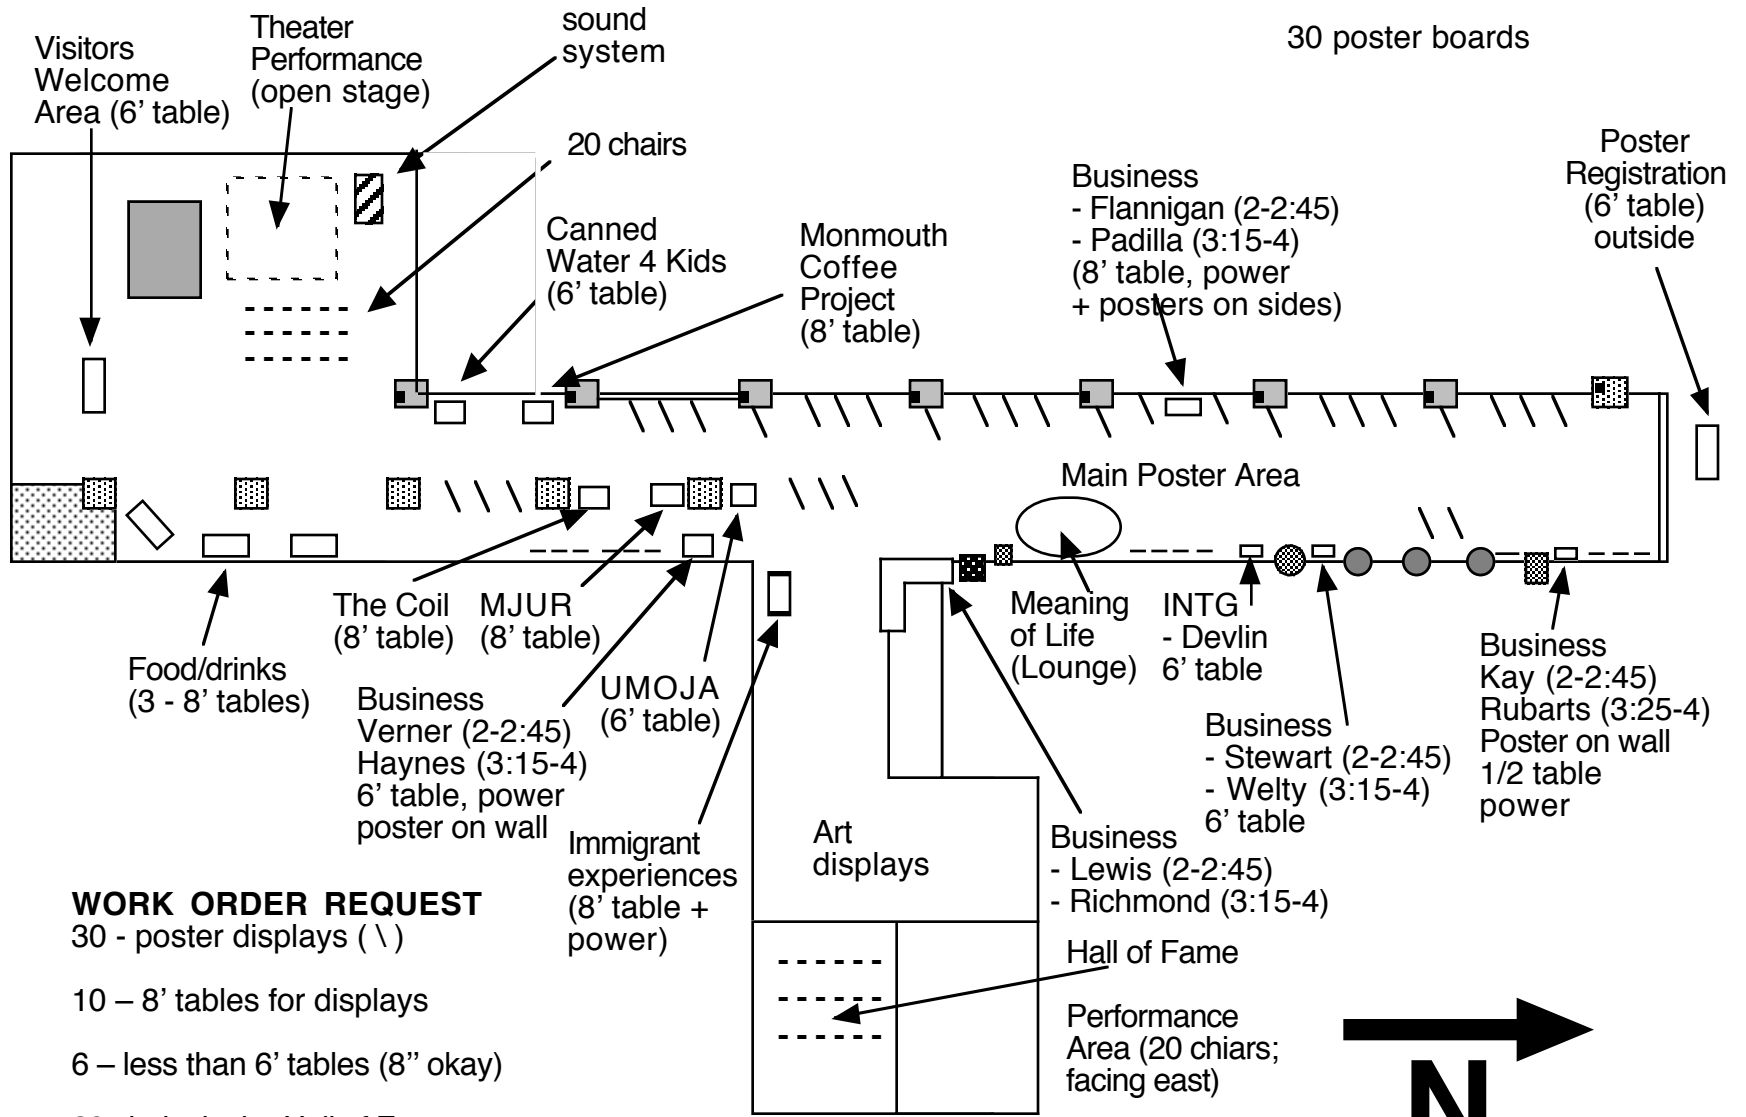

## WORK ORDER REQUEST

- 30 - poster displays ( \ )
- 10 - 8' tables for displays
- 6 - less than 6' tables (8" okay)
- 20 chairs in the Hall of Fame room (facing the outside windows).
- 20 chairs outside the Natatorium.

East